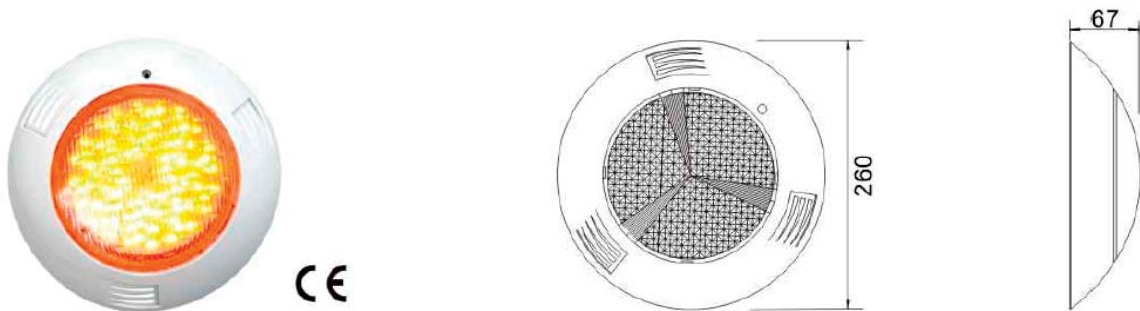

UNDERWATER LIGHTS

“QJ” SERIES UNDERWATER LIGHTS WITH NICHE

Model	Power (W)	Voltage (V)	LED Quantity (Pcs)	Lumen	Life (Hour)	Cable length (m)	Colour
QJ-LED018JTB	24	12	252	1300	10,000-20,000	2	Cool/Warm White
QJ-LED018JTC	24	12	252	780	50,000-100,000	2	COLORED
QJ-LED018JTD	24	12	252	780	50,000-100,000	2	FULLY COLORED

“PS” SERIES FLAT UNDERWATER LIGHTS

Model	Power (W)	Voltage (V)	LED Quantity (Pcs)	Lumen	Life (Hour)	Cable length (m)	Colour
PS-LED018JTB	18	12	252	805	10,000-20,000	2	Cool/Warm White
PS-LED018JTC	18	12	252	520	50,000-100,000	2	COLORED
PS-LED018JTD	18	12	252	520	50,000-100,000	2	FULLY COLORED