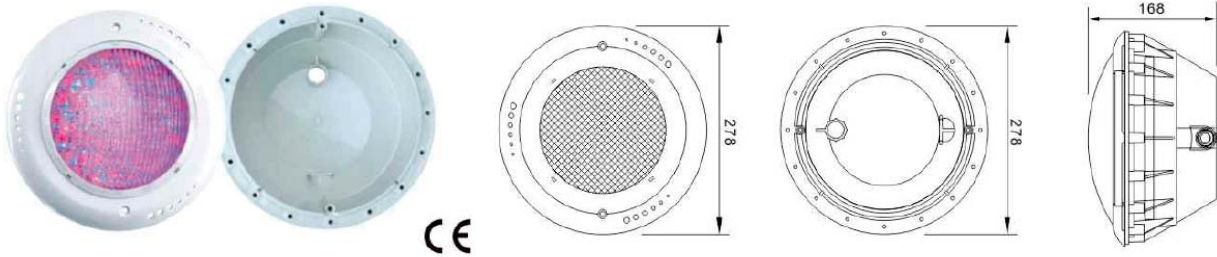

UNDERWATER LIGHTS

“QJ” SERIES UNDERWATER LIGHTS WITH NICHE

Model	Power (W)	Voltage (V)	LED Quantity (Pcs)	Lumen	Life (Hour)	Cable length (m)	Colour
QJ-LED018JTB	24	12	252	1300	10,000-20,000	2	Cool/Warm White
QJ-LED018JTC	24	12	252	780	50,000-100,000	2	COLORED
QJ-LED018JTD	24	12	252	780	50,000-100,000	2	FULLY COLORED

“PS” SERIES FLAT UNDERWATER LIGHTS

Model	Power (W)	Voltage (V)	LED Quantity (Pcs)	Lumen	Life (Hour)	Cable length (m)	Colour
PS-LED018JTB	18	12	252	805	10,000-20,000	2	Cool/Warm White
PS-LED018JTC	18	12	252	520	50,000-100,000	2	COLORED
PS-LED018JTD	18	12	252	520	50,000-100,000	2	FULLY COLORED