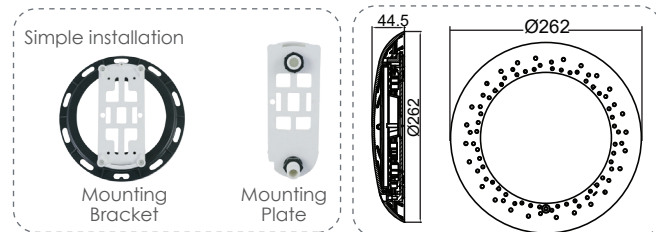

E-Lumen Series Light

E-Lumen Underwater Light

Waterproof Standard
IP68

Cable
2.5m

Material
ABS+UV Stabilizer

Installation
Wall Mounted Housing Type)

Color

IP68 CE RoHS COMPLIANT 2011/65/EU

A PROMISING CHOICE OF

PROFESSIONAL UNDERWATER LIGHT

1. With the best LED technology, Nicheless E-Lumen mounts directly on the wall for simply installation.
2. Concrete & Vinyl Pool Compatible
3. Light-duty of power usage works well with standard 12V transformer