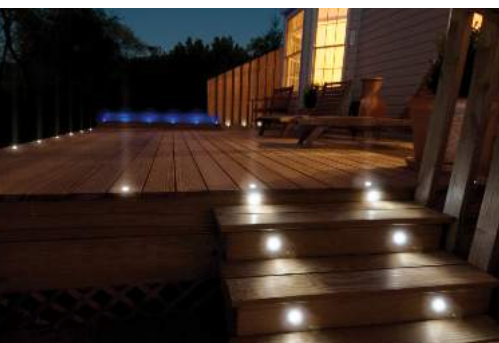

Product Information

Code	Model	Installation	Watt/ Voltage	Color	Illuminance (lux)
88048683	TL-1F	Floor	3W/12V	Cool White, 6,000k	140
88048583	TL-1C	Wall	3W/12V	Cool White, 6,000k	140
88048691	TL-1F	Floor	3W/12V	Warm White, 3,000k	198
88048591	TL-1C	Wall	3W/12V	Warm White, 3,000k	198