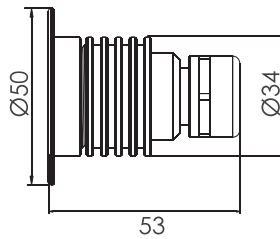

## Product Information

Code	Model	Installation	Watt/ Voltage	Color	Illuminance (lux)
88048683	TL-1F	Floor	3W/12V	Cool White, 6,000k	140
88048583	TL-1C	Wall	3W/12V	Cool White, 6,000k	140
88048691	TL-1F	Floor	3W/12V	Warm White, 3,000k	198
88048591	TL-1C	Wall	3W/12V	Warm White, 3,000k	198

## Product Dimensions

TL-1F

TL-1C