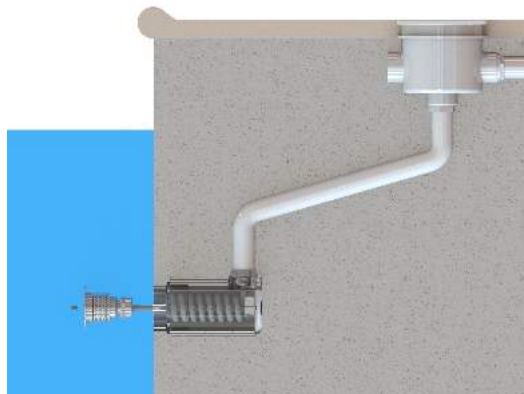

Product Dimensions

Product Installation

TL-1C